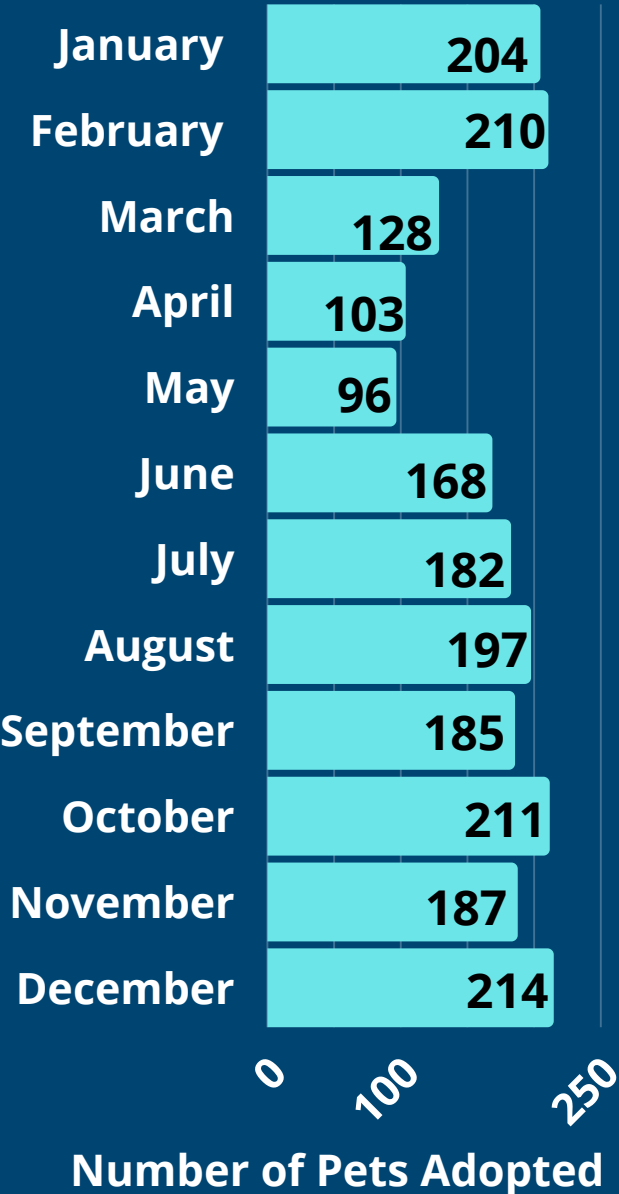

Pet Adoption Rates Return to Pre-Pandemic Levels

2020 Boone County Pet Adoptions by Month

Pets have been offering comfort, companionship, and entertainment to their owners during Covid-19.

Two out of every **three** American households have at least one pet.

Adoption rates in Boone County decreased at the beginning of COVID-19 but returned to normal levels as the pandemic continued.

National Pet Adoptions since March 2020